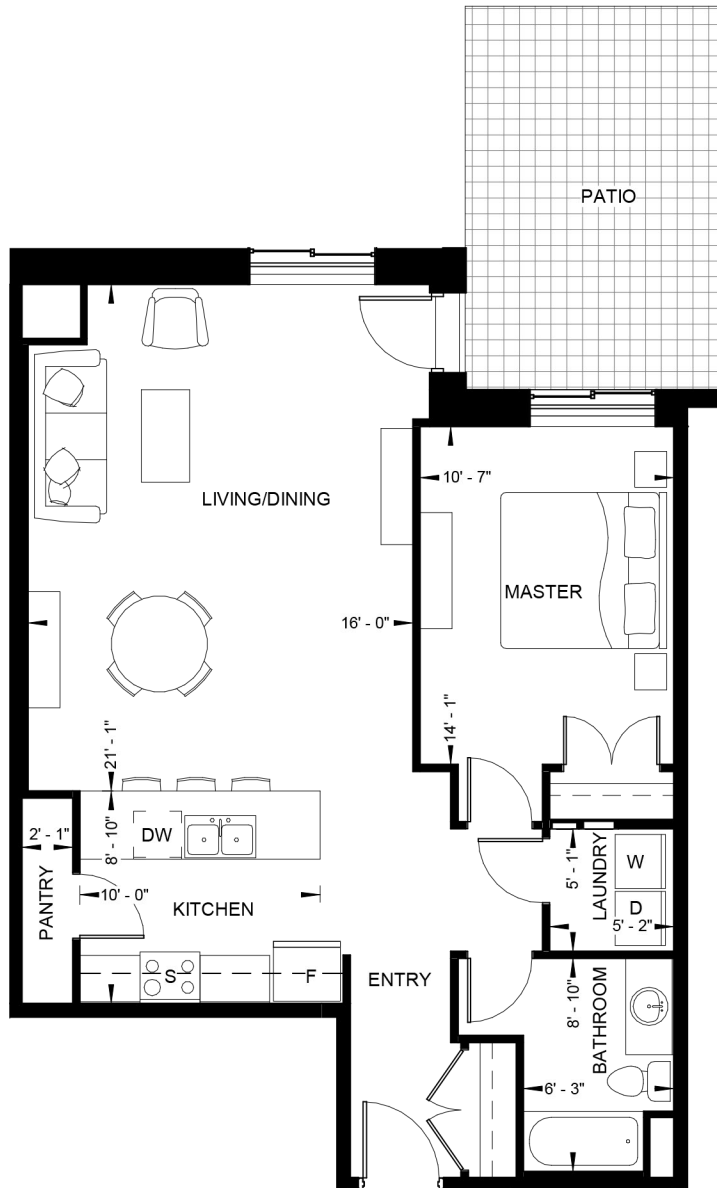

THE BEGONIA

1 BEDROOM
965 SQ. FT.

PATIO 175 SQ. FT.

GROUND FLOOR

20 GREEN ARBOUR WAY RESIDENCE

PLEASE NOTE: MEASUREMENTS ARE SUBJECT TO CHANGE AND MAY NOT BE 100% ACCURATE. FLOOR PLAN AREA PROVIDED FOR CONVENIENCE AND ARE TO BE USED AS A GUIDELINE ONLY.