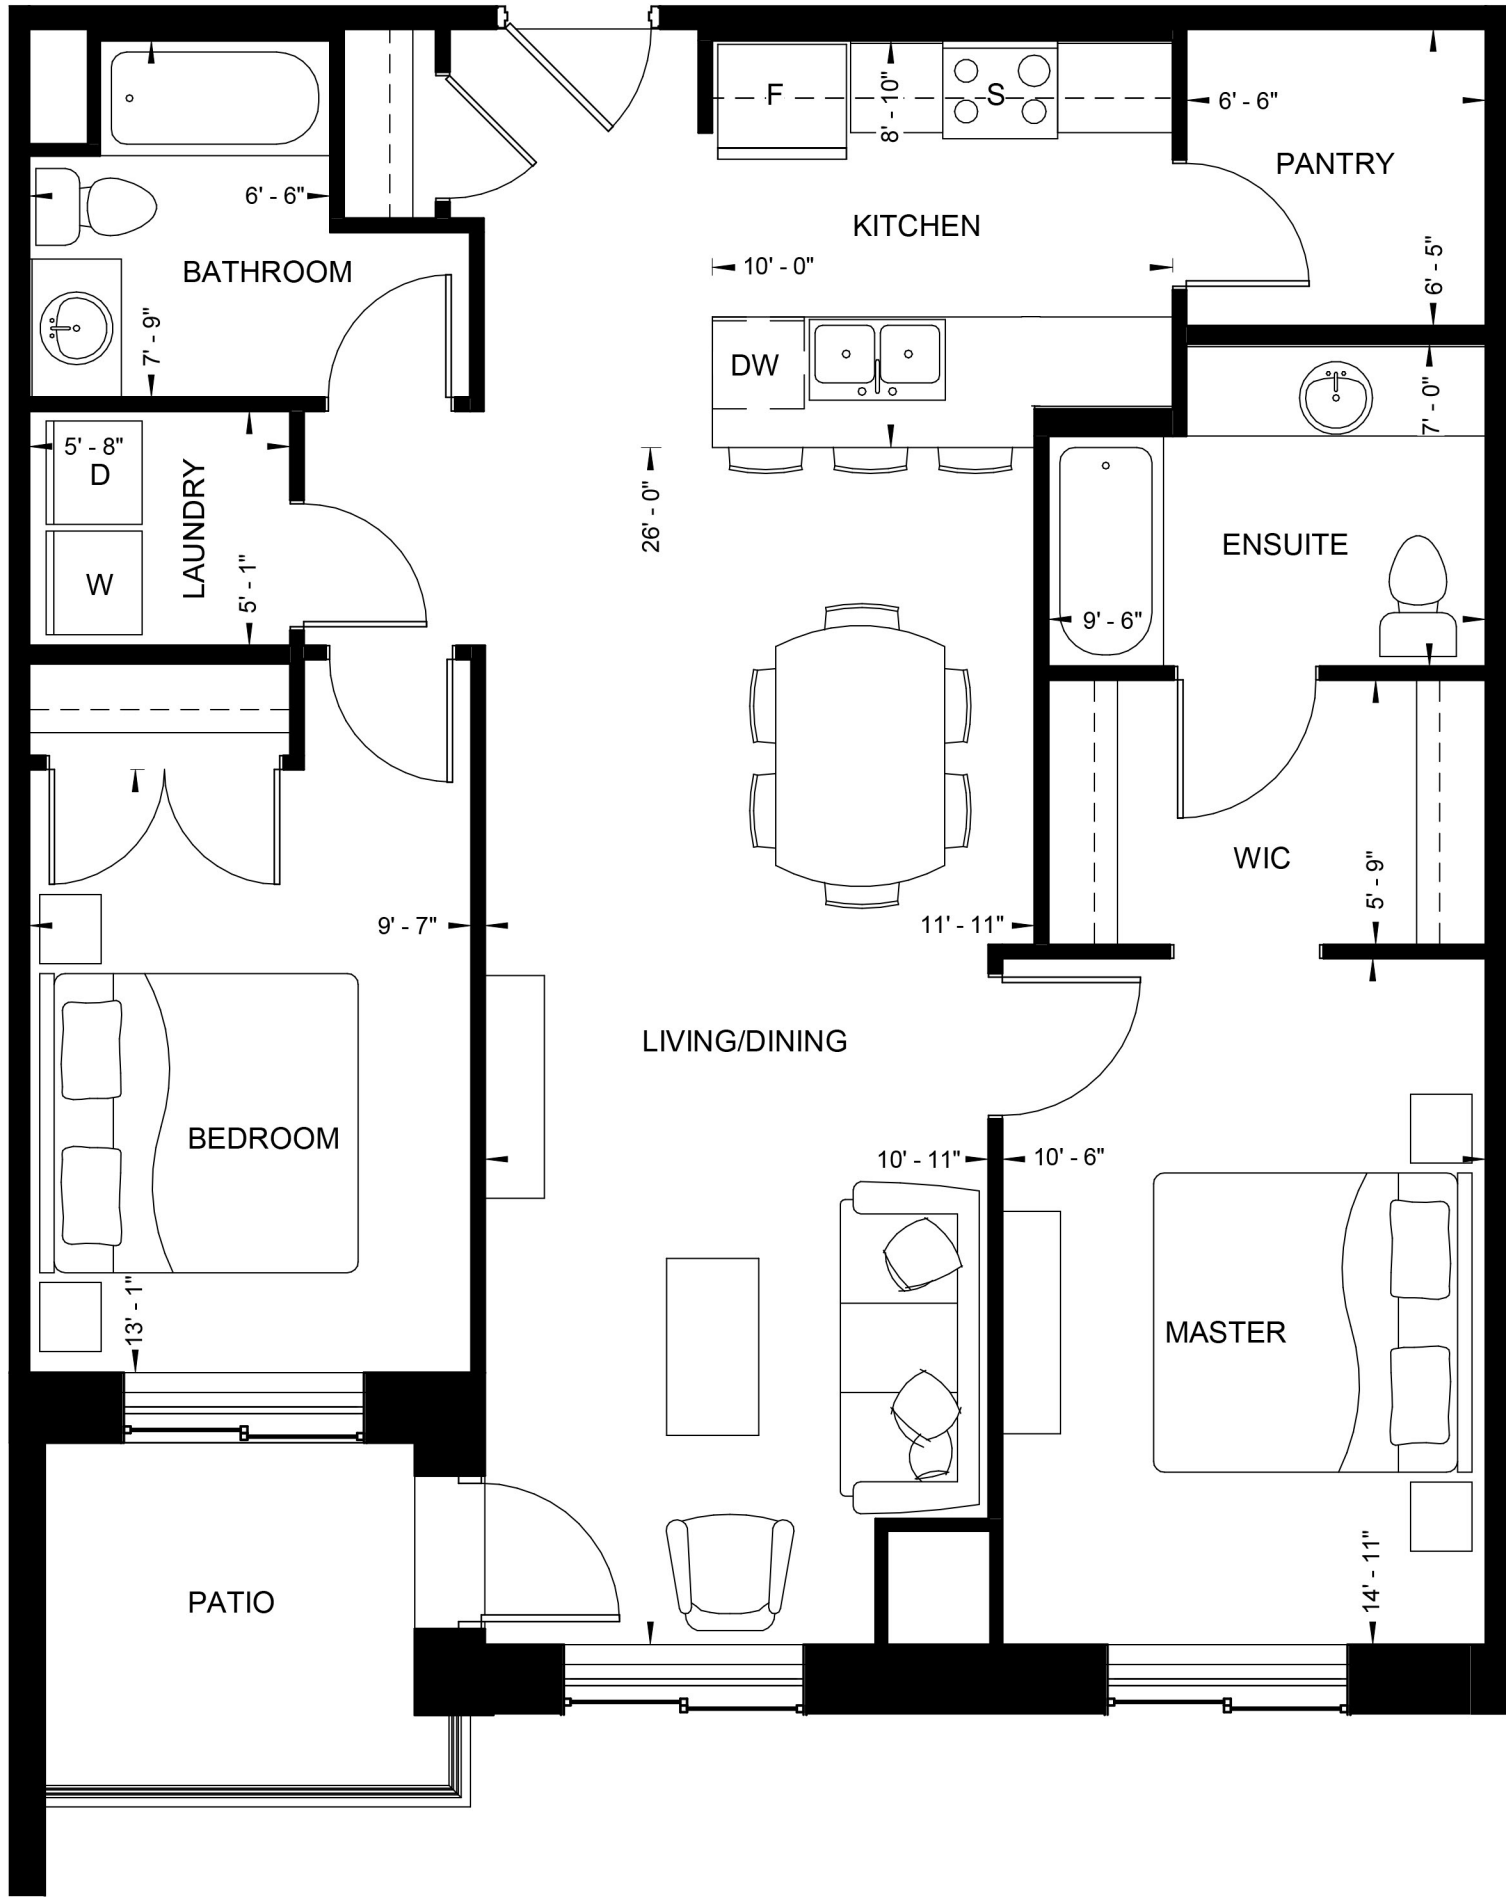

THE CARNATION

2 BEDROOM
1167 SQ. FT.

BALCONY 66 SQ. FT.

FLOORS 2 - 4

GROUND FLOOR

20 GREEN ARBOUR WAY RESIDENCE

PLEASE NOTE: MEASUREMENTS ARE SUBJECT TO CHANGE AND MAY NOT BE 100% ACCURATE. FLOOR PLAN AREA PROVIDED FOR CONVENIENCE AND ARE TO BE USED AS A GUIDELINE ONLY.