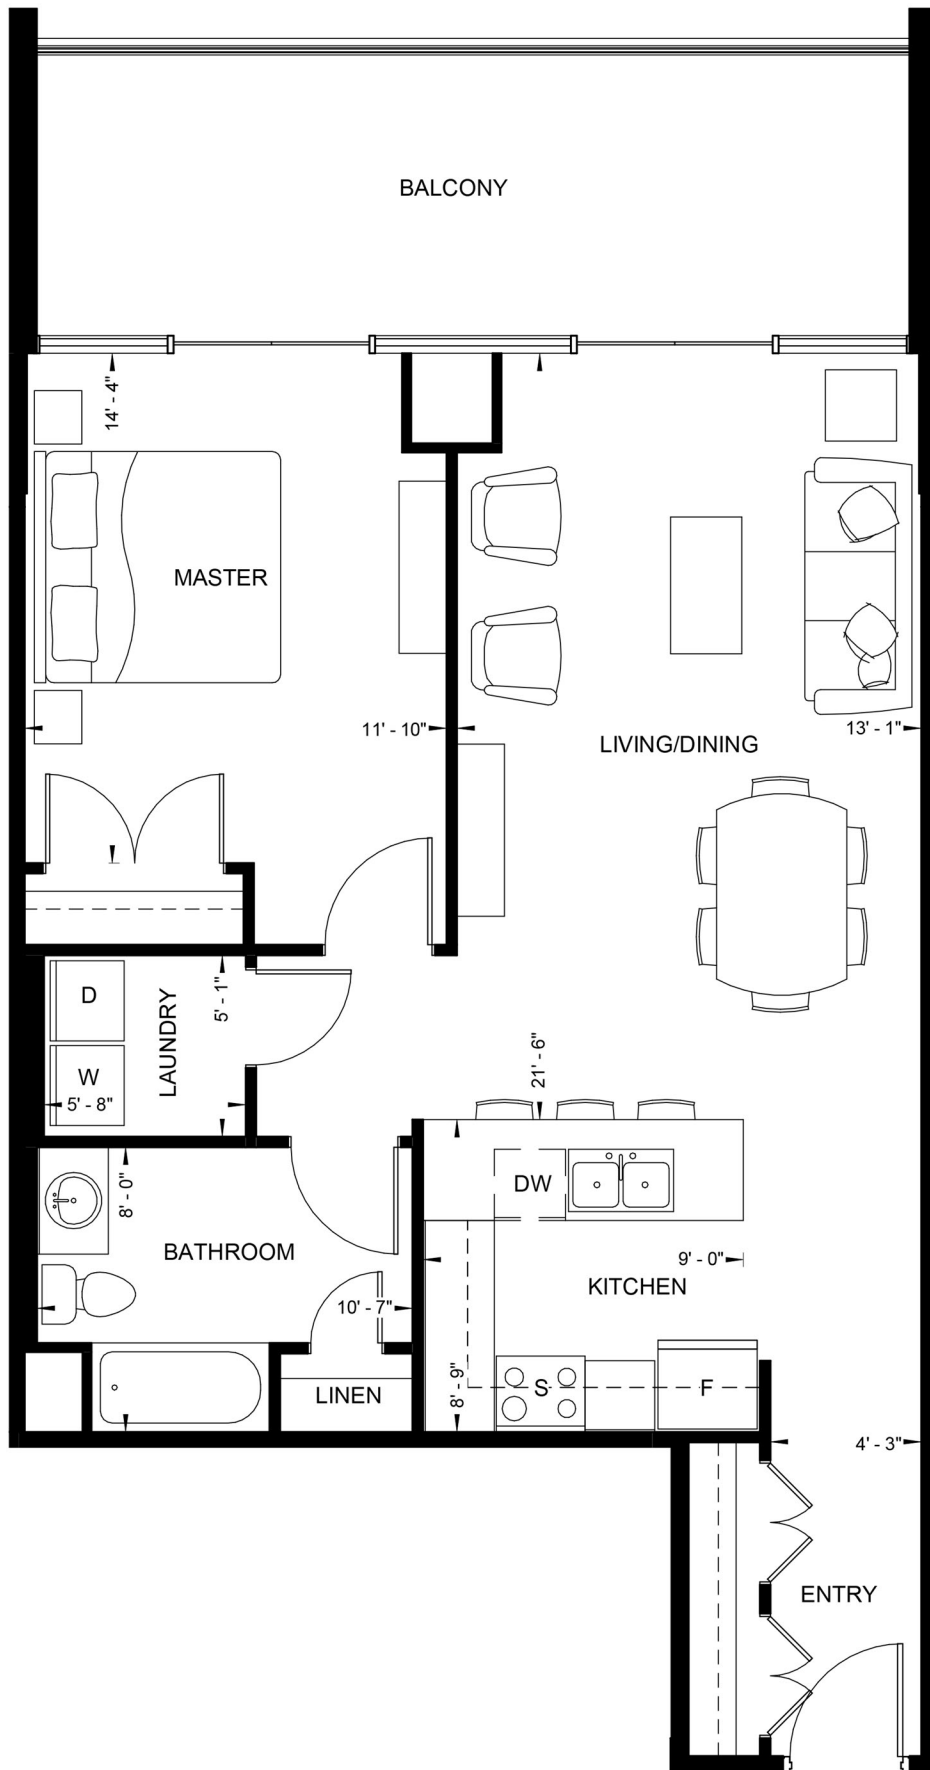

# THE IRIS

1 BEDROOM  
**909 SQ. FT.**  
BALCONY 204 SQ. FT.

FLOORS 2 - 4

**20 GREEN ARBOUR WAY  
RESIDENCE**

PLEASE NOTE: MEASUREMENTS ARE SUBJECT TO CHANGE AND MAY NOT BE 100% ACCURATE. FLOOR PLAN AREA PROVIDED FOR CONVENIENCE AND ARE TO BE USED AS A GUIDELINE ONLY.