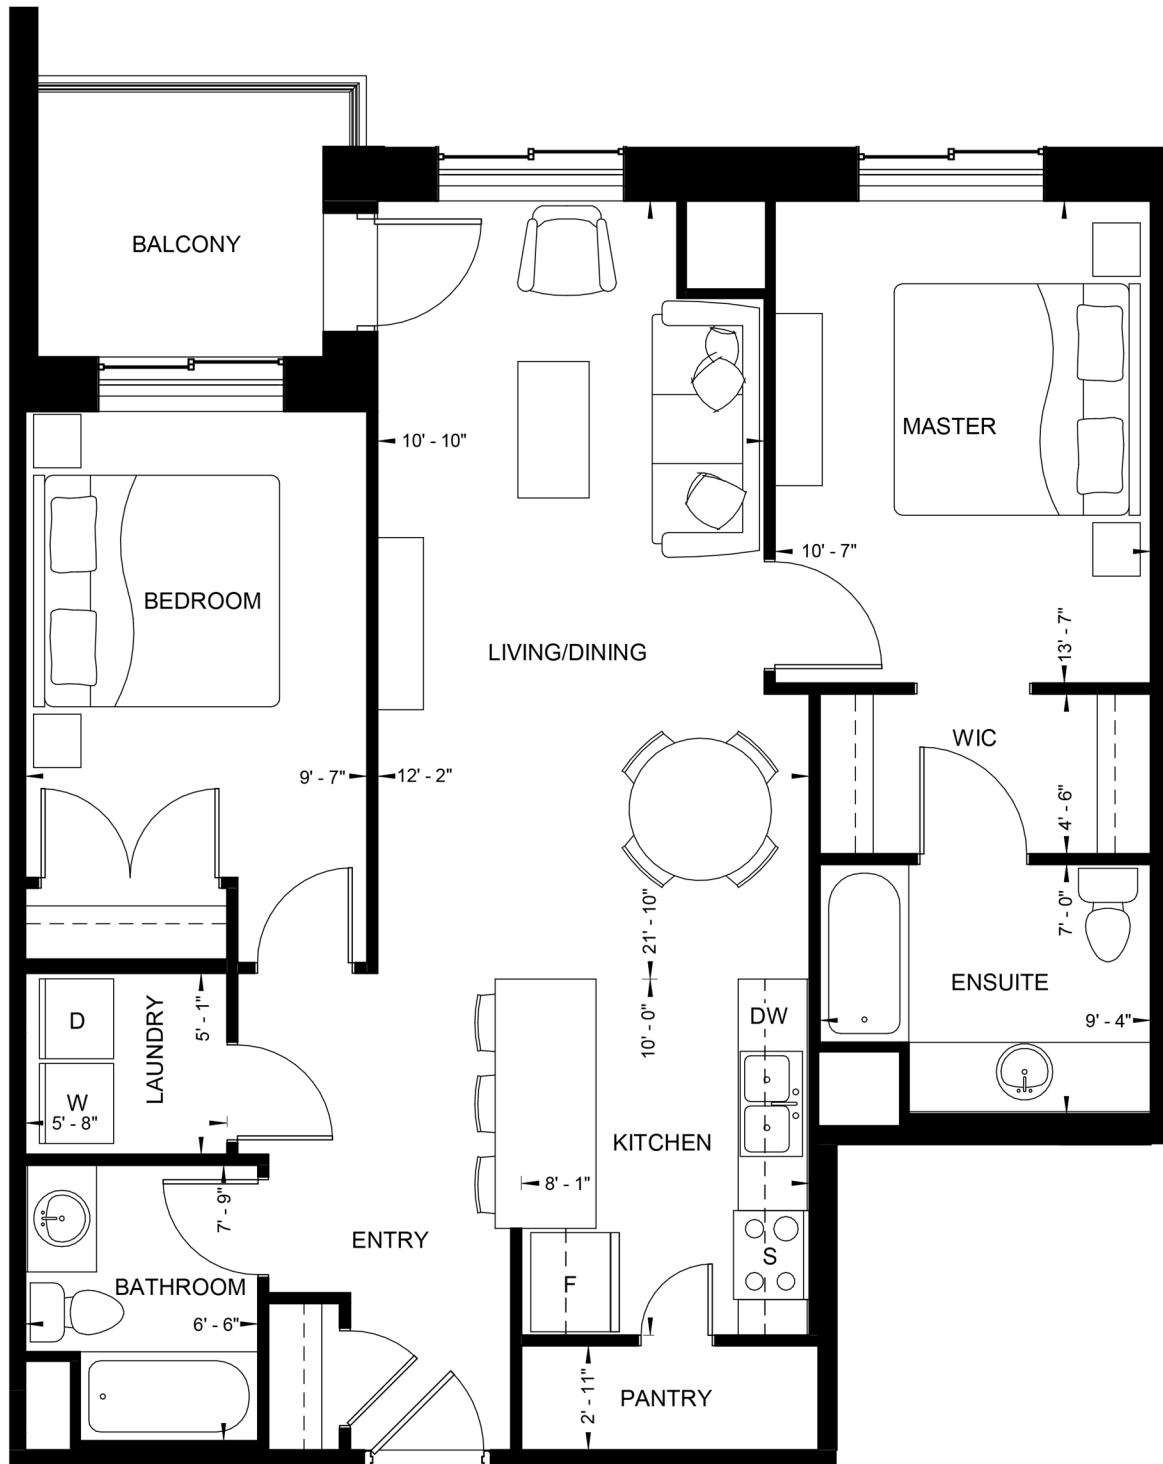

# THE LILAC

2 BEDROOM  
**1085 SQ. FT.**

BALCONY 66 SQ. FT.

FLOORS 2 - 4

**20 GREEN ARBOUR WAY  
 RESIDENCE**

PLEASE NOTE: MEASUREMENTS ARE SUBJECT TO CHANGE AND MAY NOT BE 100% ACCURATE. FLOOR PLAN AREA PROVIDED FOR CONVENIENCE AND ARE TO BE USED AS A GUIDELINE ONLY.