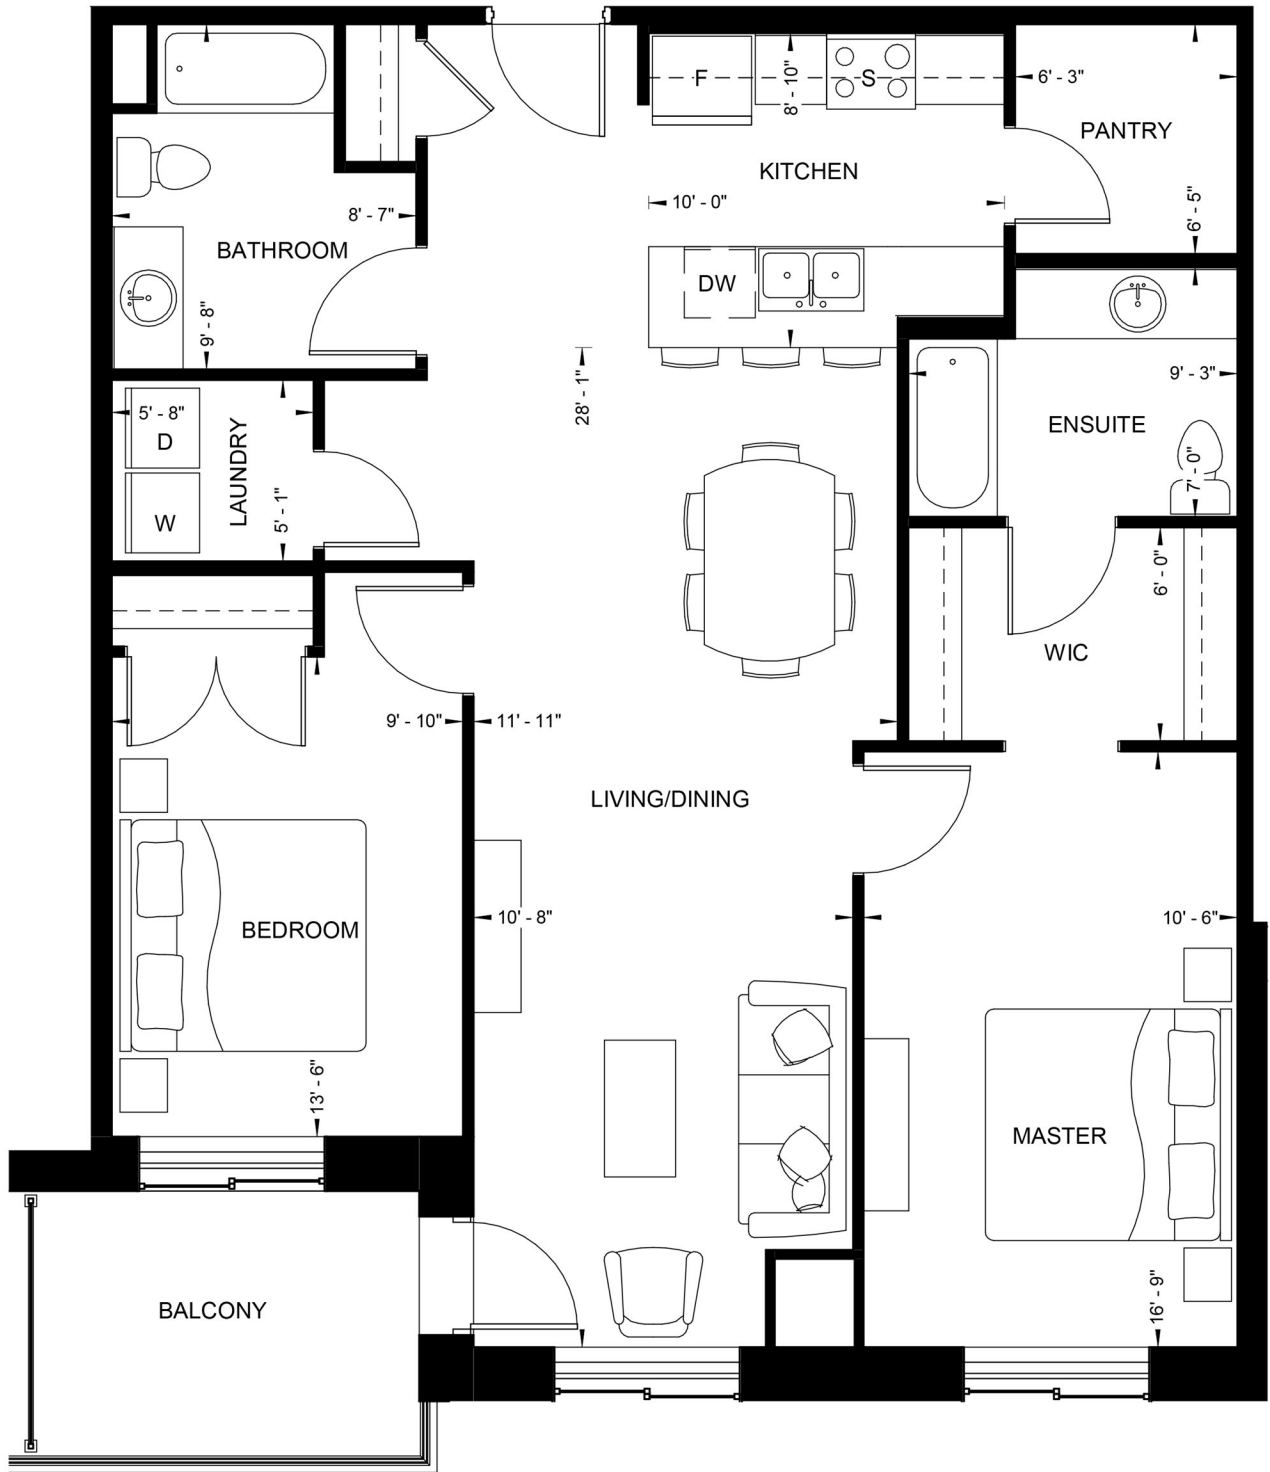

THE LILY

2 BEDROOM
1241 SQ. FT.

BALCONY 87 SQ. FT.

FLOORS 2 - 4

GROUND FLOOR

20 GREEN ARBOUR WAY RESIDENCE

PLEASE NOTE: MEASUREMENTS ARE SUBJECT TO CHANGE AND MAY NOT BE 100% ACCURATE. FLOOR PLAN AREA PROVIDED FOR CONVENIENCE AND ARE TO BE USED AS A GUIDELINE ONLY.