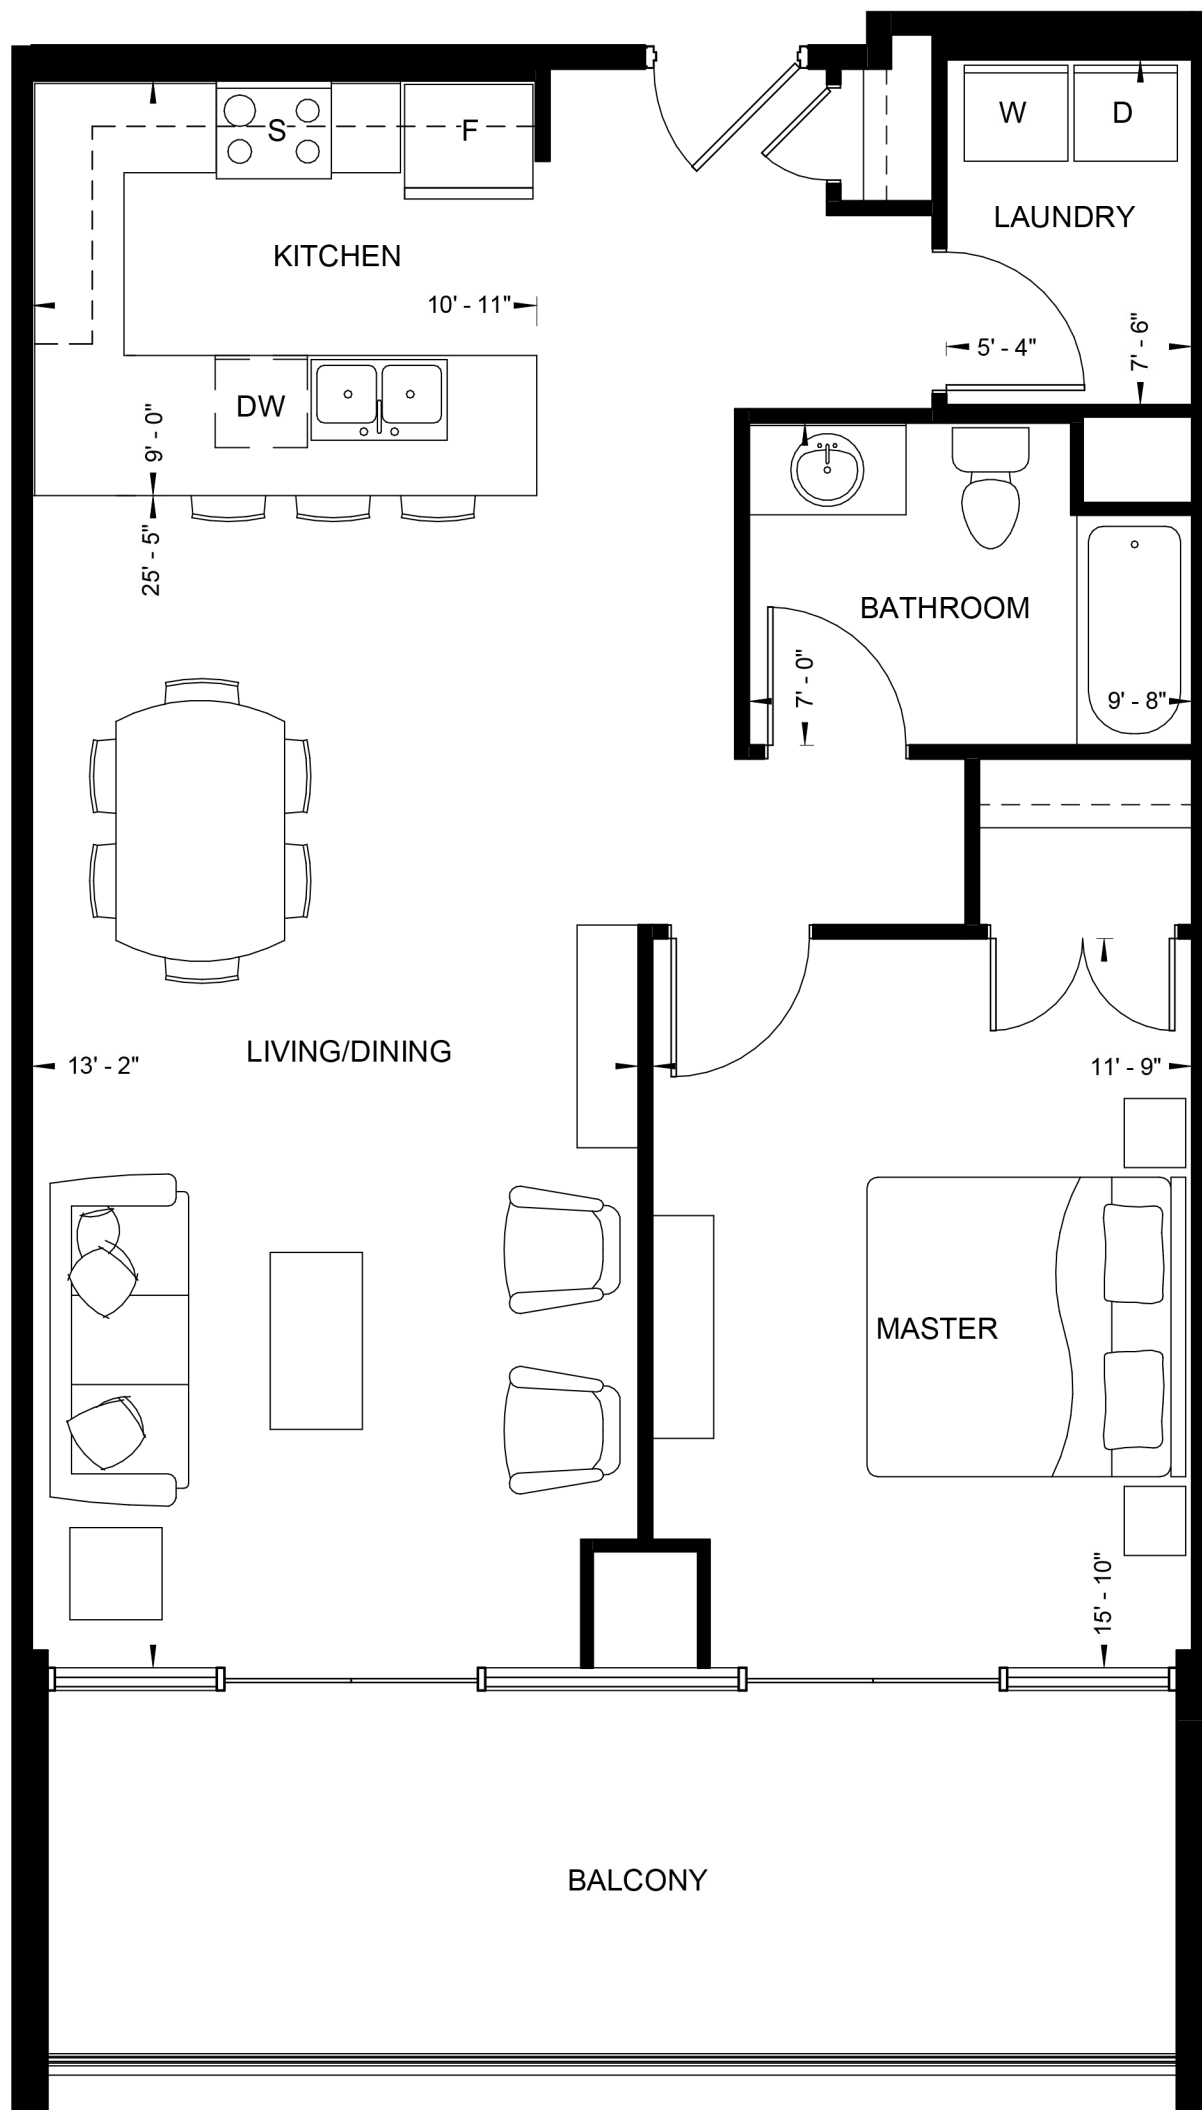

# THE VIOLET

1 BEDROOM

**948 SQ. FT.**

BALCONY 204 SQ. FT.

FLOORS 2 - 4

## 20 GREEN ARBOUR WAY RESIDENCE

PLEASE NOTE: MEASUREMENTS ARE SUBJECT TO CHANGE AND MAY NOT BE 100% ACCURATE. FLOOR PLAN AREA PROVIDED FOR CONVENIENCE AND ARE TO BE USED AS A GUIDELINE ONLY.